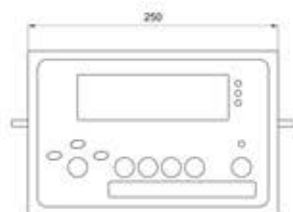

Sizedraft

JADEVER®

Jadever Scale Co., Ltd.
Tel : 886-2-22990203
Fax : 886-2-22990204
http: www.jadever.com
E-mail:sales@jadever.com.tw

Xiamen Jadever Scale Co., Ltd.
Tel : 86-592-6037668
Fax : 86-592-6037028
http://www.jadever.com
E-mail:xmjadever@jadever.com.cn

Jadever Weigtech, Inc.
Tel:1-905-482-2618
Fax:1-905-887-4066
http://www.jadeverscale.com
E-mail:james@jadeverscale.com

مؤسسة الشاوي التجارية
ALSHAWI TRADING

Alshawi Trading

Block 351, Road 51, Bldg 20, Manama - Bahrain.
www.alshawitrading.com
info@alshawitrading.com
P.O. Box: 33526

Telephone (973) 1755 0019
Fax (973) 1755 5108